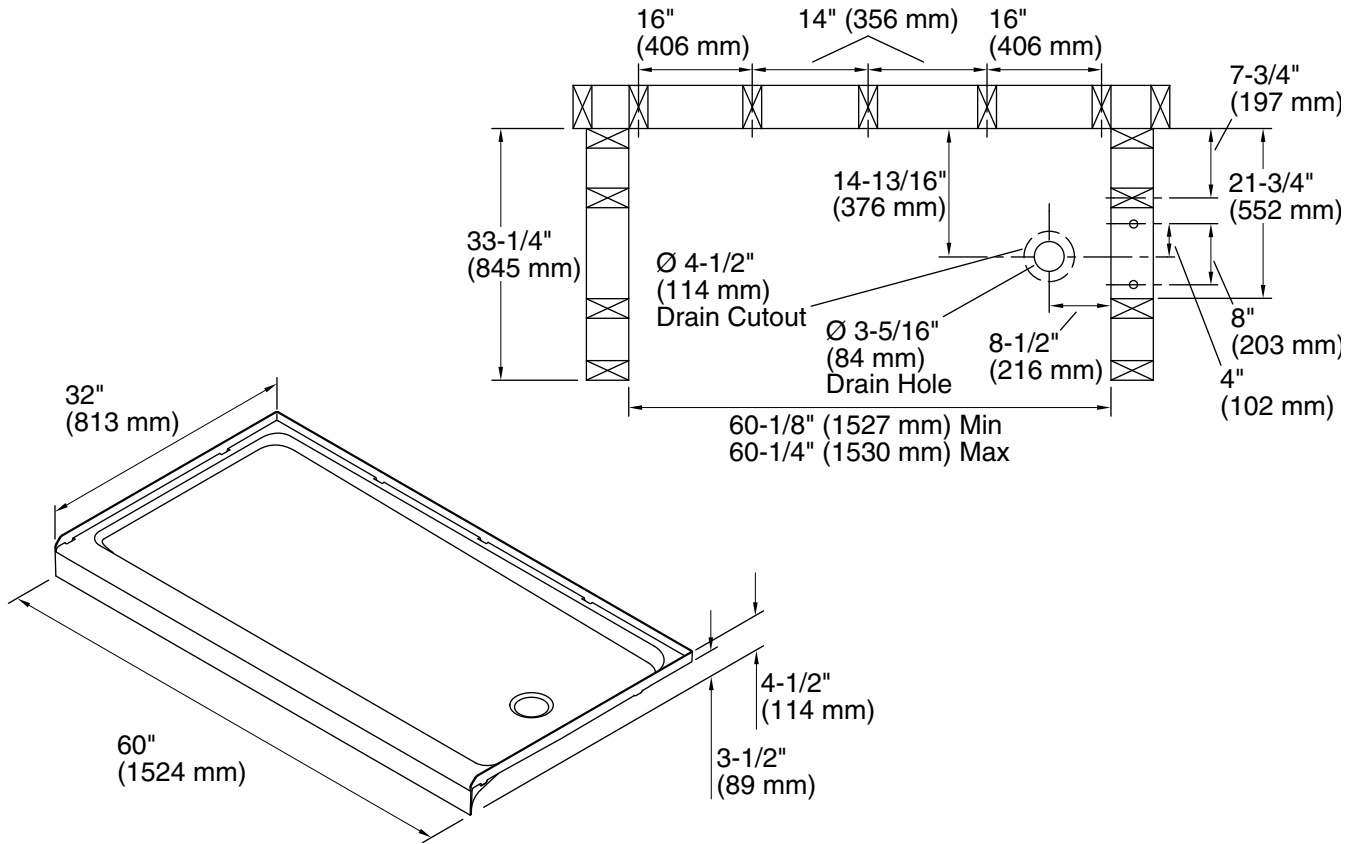

Ensemble™

60" x 32" right-hand shower base
72181120

Features

- 3-1/2" (89 mm) threshold.
- Durable high-gloss finish with molded-in textured floor.
- Suitable for tile-down applications.
- Compatible with Ensemble walls (series 7218).
- Durable high-gloss finish.

Material

- Compression molded from our exclusive solid Vikrell® material.

Installation

- Right drain.

Recommended Products/Accessories

- 72180110 60" x 32" x 75-3/4" curve shower shower stall
- 72180120 60" x 32" curve shower stall w/AIP backerboards
- 72180116 60" x 32" shower stall w/AIP backerboards
- 72180126 60" x 32" shower stall w/AIP backerboards
- 72185100 32" x 71-1/4" shower end wall set
- 72185800 60" x 32" shower end wall set
- 72185900 60" x 32" shower end wall set
- 72185106 32" x 71-1/4" shower end wall set w/AIP backerboards
- 72186104 Freestanding bath seat
- K-23726 Drain treatment
- K-23733 Vikrell® cleaner

Available Colors/Finishes

Color tiles intended for reference only.

Color	Code	Description
	0	White
	96	KOHLER Biscuit

Technical Information

All product dimensions are nominal.

Installation: Three-wall alcove
 Drain location: Right
 Weight: 35.6 lbs (16.1 kg)