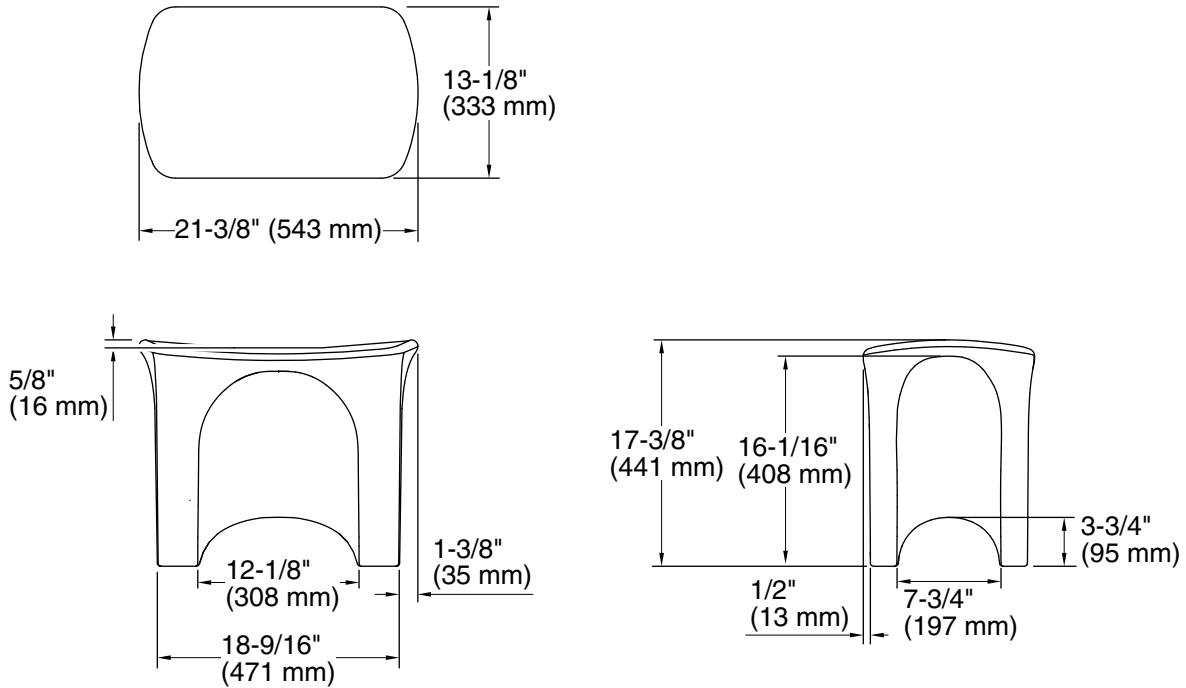

Freestanding bath seat 72186104

Features

- Integrated handles.
- Convenient height for ease and comfortable use.
- 21-7/8" x 17-3/8" x 13-1/8"
- Holds up to 300 lb.

Recommended Products/Accessories

- 80001012 12" straight grab bar
- 80001018 18" straight grab bar

Color	Code	Description
	0	White
	96	KOHLER Biscuit

1-800-STERLING (1-800-783-7546)

Kohler Co. reserves the right to make revisions without notice to product specifications.

For the most current Specification Sheet, go to www.sterlingplumbing.com.

Technical Information

All product dimensions are nominal.