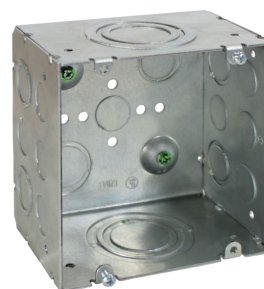

SPECIFICATION & FEATURES

5" SQUARE BOXES AND COVERS

DESCRIPTION:

Orbit Industries' selection of 5" Square Boxes and Accessories provides the capacity needed to handle modern-day hospital, commercial, government, university and other data installations. Up to 75 cubic inches of capacity allow for an easier installation of high-speed cable, resulting in reduced labor costs and cable stress.

CERTIFICATION:

*UL File E227970 Listed

T5B-50/200