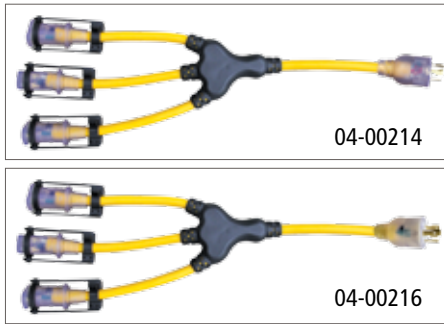

Adapters

PRO SERIES product

E-ZEELOCK 20 Amp Generator "W" Adapter with Lighted Ends and Clear Plug										
ITEM PN#	CORD LENGTH	WIRE GAUGE	WIRE TYPE	WIRE COLOR	OUTLETS	PLUG TYPE	RECEPTACLE TYPE	POWER RATING		PACK QTY
								AMPS	WATTS	
04-00214	2ft	10/4-10/3	STW	Yellow	3	L14-30P	5-20R	20	2500	4
04-00215	2ft	10/3	STW	Yellow	3	TT30P	5-20R	20	2500	4
04-00216	2ft	10/3	STW	Yellow	3	L5-30P	5-20R	20	2500	4
04-00217	2ft	10/3	STW	Yellow	3	L5-20P	5-20R	20	2500	4