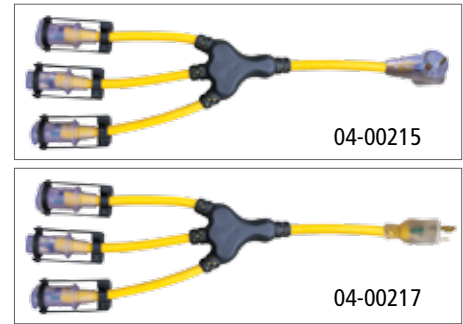

Adapters

PRO SERIES product

E-ZEELOCK 20 Amp Generator "W" Adapter with Lighted Ends and Clear Plug										
ITEM PN#	CORD LENGTH	WIRE GAUGE	WIRE TYPE	WIRE COLOR	OUTLETS	PLUG TYPE	RECEPTACLE TYPE	POWER RATING		PACK QTY
								AMPS	WATTS	
04-00214	2ft	10/4-10/3	STW	Yellow	3	L14-30P	5-20R	20	2500	4
04-00215	2ft	10/3	STW	Yellow	3	TT30P	5-20R	20	2500	4
04-00216	2ft	10/3	STW	Yellow	3	L5-30P	5-20R	20	2500	4
04-00217	2ft	10/3	STW	Yellow	3	L5-20P	5-20R	20	2500	4