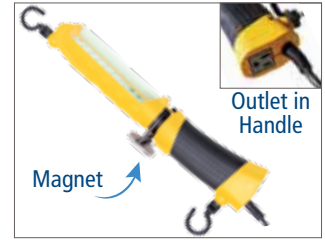

LIMITED WARRANTY

COMPARE THE QUALITY

27

Super Bright White Light With Low Heat Output & Lightweight

LED Lights

20 Element LED Work Light with Outlet in Handle

ITEM PN#	LUMEN	CORD LENGTH	GAUGE	WIRE TYPE	WIRE COLOR	PLUG TYPE	PACK QTY		
08-00621	350	6ft	16/3	SJTW	Black	5-15P	6		
- High Power SMD LED - Grounded Outlet in Handle				- Dual Hanging Hooks - Magnet Included