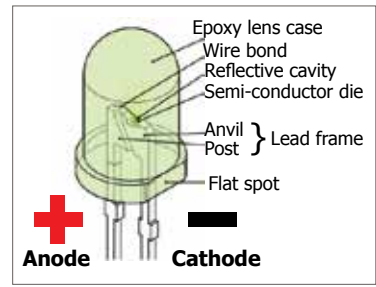

DIP (DUAL IN-LINE PACKAGE)