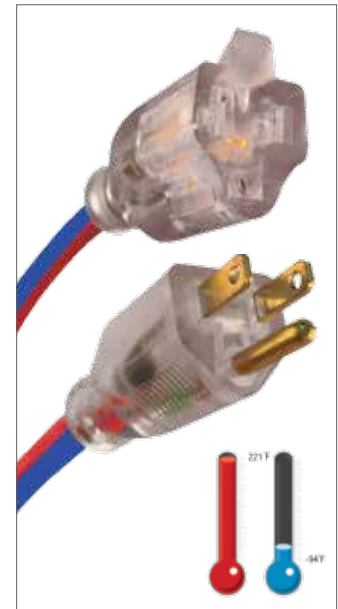

EXTREME All-Weather Cord 300V SJEOW Extension Cords -94°F to 221°F

EXTREME 3-Conductor 300V SJEOW Extension Cords with Lighted End										
ITEM PN#	CORD LENGTH	WIRE GAUGE	WIRE TYPE	WIRE COLOR	OUTLETS	PLUG TYPE	RECEPTACLE TYPE	POWER RATING AMPS	WATTS	PACK QTY
97015	15ft	16/3	SJEOW	Blue/Red	1	5-15P	5-15R	13	1625	16
97025	25ft	16/3	SJEOW	Blue/Red	1	5-15P	5-15R	13	1625	16
97050	50ft	16/3	SJEOW	Blue/Red	1	5-15P	5-15R	13	1625	12
97100	100ft	16/3	SJEOW	Blue/Red	1	5-15P	5-15R	10	1250	6
98010	10ft	14/3	SJEOW	Blue/Red	1	5-15P	5-15R	15	1875	24
98015	15ft	14/3	SJEOW	Blue/Red	1	5-15P	5-15R	15	1875	20
98025	25ft	14/3	SJEOW	Blue/Red	1	5-15P	5-15R	15	1875	16
98050	50ft	14/3	SJEOW	Blue/Red	1	5-15P	5-15R	15	1875	6
98100	100ft	14/3	SJEOW	Blue/Red	1	5-15P	5-15R	13	1625	3
99010	10ft	12/3	SJEOW	Blue/Red	1	5-15P	5-15R	15	1875	24
99015	15ft	12/3	SJEOW	Blue/Red	1	5-15P	5-15R	15	1875	20
99025	25ft	12/3	SJEOW	Blue/Red	1	5-15P	5-15R	15	1875	12
99050	50ft	12/3	SJEOW	Blue/Red	1	5-15P	5-15R	15	1875	4
99100	100ft	12/3	SJEOW	Blue/Red	1	5-15P	5-15R	15	1875	2
90050EXT	50ft	10/3	SJEOW	Blue/Red	1	5-15P	5-15R	15	1875	2
90100EXT	100ft	10/3	SJEOW	Blue/Red	1	5-15P	5-15R	15	1875	1