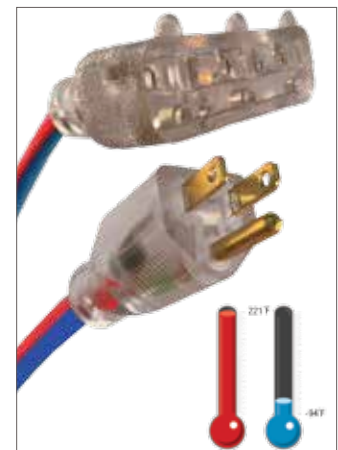

TPE-Rubber (SJEOW) which provides maximum flexibility year-round. Includes power indicator light to show when power is on.

EXTREME 3-Conductor 300V SJEOW Extension Cords with Triple Outlet										
ITEM PN#	CORD LENGTH	WIRE GAUGE	WIRE TYPE	WIRE COLOR	OUTLETS	PLUG TYPE	RECEPTACLE TYPE	POWER RATING AMPS	WATTS	PACK QTY
98025PB	25ft	14/3	SJEOW	Blue/Red	3	5-15P	5-15R	15	1875	6
98050PB	50ft	14/3	SJEOW	Blue/Red	3	5-15P	5-15R	15	1875	4
98100PB	100ft	14/3	SJEOW	Blue/Red	3	5-15P	5-15R	13	1625	2
99002PB	2ft	12/3	SJEOW	Blue/Red	3	5-15P	5-15R	15	1875	12
99025PB	25ft	12/3	SJEOW	Blue/Red	3	5-15P	5-15R	15	1875	12
99050PB	50ft	12/3	SJEOW	Blue/Red	3	5-15P	5-15R	15	1875	4
99100PB	100ft	12/3	SJEOW	Blue/Red	3	5-15P	5-15R	15	1875	2