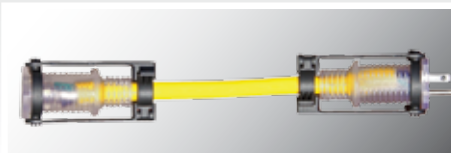

Multi-Purpose Cord Lock Adapter Clip Strip										
ITEM PN#	CORD LENGTH	WIRE GAUGE	WIRE TYPE	WIRE COLOR	OUTLETS	PLUG TYPE	RECEPTACLE TYPE	POWER RATING		PACK QTY
								AMPS	WATTS	
04-00491	1ft	12/3	STW	Yellow	1	5-15P	5-15R	15	1875	6