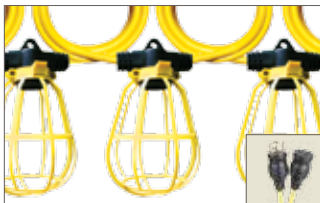

U-Ground Light Strings with Plastic Cage

ITEM PN#	CORD LENGTH	WIRE GAUGE	WIRE TYPE	WIRE COLOR	BULB WATTS	OUTLETS	PLUG TYPE	RECEPTACLE TYPE	POWER RATING AMPS	WATTS	PACK QTY
08-00187	50ft	14/2	SJTW	Yellow	150	5	1-15P	N/A	15	1875	1
08-00188	100ft	14/2	SJTW	Yellow	150	10	1-15P	N/A	13	1625	1
08-01187	50ft	14/3	SJTW	Yellow	150	5	5-15P	5-15R	15	1875	1
08-01188	100ft	14/3	SJTW	Yellow	150	10	5-15P	5-15R	13	1625	1
08-00189	50ft	12/3	SJTW	Yellow	150	5	5-15P	5-15R	15	1875	1
08-00190	100ft	12/3	SJTW	Yellow	150	10	5-15P	5-15R	15	1875	1
08-00193	50ft	12/3	STW	Yellow	150	5	5-15P	5-15R	15	1875	1
08-00194	100ft	12/3	STW	Yellow	150	10	5-15P	5-15R	15	1875	1