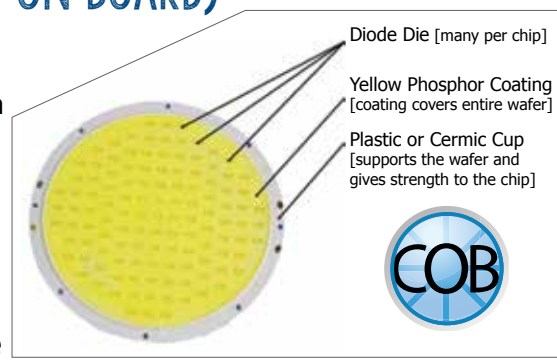

COB (CHIP ON BOARD)

The most recent LED development has been "Chip On Board" or COB technology. COB and SMD can be similar because like SMD, COB chips have multiple diodes on the same "wafer" or chip. However, this is where the similarities end. In fact, on every COB chip there are multiple diodes; typically 9 or more. The other big difference between COB and SMD technology lies in the fact that while SMD requires a circuit for every diode included on the chip, COB devices only have 1 circuit and 2 contacts for the entire chip regardless of the number of diodes. This single circuit design, regardless of the number of diodes on the chip, leads to simplicity for the rest of any COB LED device. Perhaps even more important than the simplicity aspect, COB also leads to improved lumen-per-watt ratios in comparison to other LED technologies such as DIP and SMD.