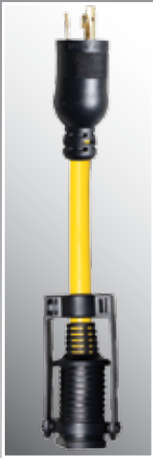

20 Amp Generator "W" Adapter with Lighted Ends and Clear Plug										
ITEM PN#	CORD LENGTH	WIRE GAUGE	WIRE TYPE	WIRE COLOR	OUTLETS	PLUG TYPE	RECEPTACLE TYPE	POWER RATING		PACK QTY
								AMPS	WATTS	
04-00214	2ft	10/4-10/3	STW	Yellow	3	L14-30P	5-20R	20	2500	4
04-00215	2ft	10/3	STW	Yellow	3	TT30P	5-20R	20	2500	4
04-00216	2ft	10/3	STW	Yellow	3	L5-30P	5-20R	20	2500	4
04-00217	2ft	10/3	STW	Yellow	3	L5-20P	5-20R	20	2500	4

See page 14 for detail images.