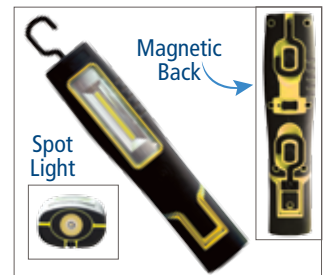

3 Watt Rechargeable LED Work Light *PRO SERIES product*

ITEM PN#	LUMEN	BATTERY TYPE	LED LIFE SPAN	RUN TIME	CHARGE TIME	PACK QTY		
08-00628	350	3.7V Lithium Rechargeable	50,000 hours	4	4	6		
100 Lumen Spotlight 350 Lumen Body Light - Durable Rubber Housing			- Magnet on Base and Back of Light - Dual Twisting Hanging Hooks - IP54 Rated