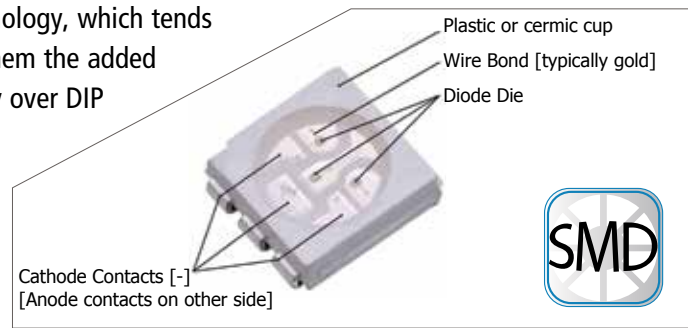

- 3-Way Wall/Ceiling/Bench Mount
- Mounting Hardware Included
- 5-Locking Positions
- 3-Outlet Power Block
- Convenient Carry Handle
- Resettable Circuit Breaker

UNDERSTANDING THE CHANGING WORLD OF

Choosing an LED technology is like choosing the right winter coat to wear: there are different models that provide more or less features depending on what you might need. Once you decide the features you want from your LED, you can easily choose the package type accordingly. The “package type” refers to the way an LED’s semiconductor die—similar to the filament in an incandescent—is packaged inside LED devices for different applications.

UNDERSTANDING THE CHANGING WORLD OF LED

SMD (SURFACE MOUNTED DEVICE)

The SMD chips, or "Surface Mounted Device" chips, have become very popular due to their versatility. This SMD is very powerful for color combinations, as opposed to the DIP technology, which can only display one color per device. The technology does not take the bullet shaped design from DIP LEDs, and is closer to that of a flat, square computer chip. These chips are much smaller in comparison to the DIP technology, which tends to give them the added versatility over DIP diodes.