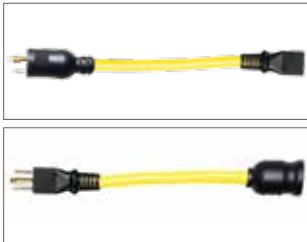

Adapters

PRO SERIES product

E-ZEELOCK 20 Amp Generator "W" Adapter with Lighted Ends and Clear Plug										
ITEM PN#	CORD LENGTH	WIRE GAUGE	WIRE TYPE	WIRE COLOR	OUTLETS	PLUG TYPE	RECEPTACLE TYPE	POWER RATING		PACK QTY
								AMPS	WATTS	
04-00214	2ft	10/4-10/3	STW	Yellow	3	L14-30P	5-20R	20	2500	4
04-00215	2ft	10/3	STW	Yellow	3	TT30P	5-20R	20	2500	4
04-00216	2ft	10/3	STW	Yellow	3	L5-30P	5-20R	20	2500	4
04-00217	2ft	10/3	STW	Yellow	3	L5-20P	5-20R	20	2500	4