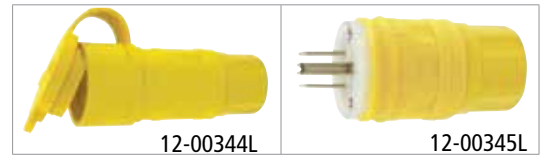

Rubber Wet Guard® Housing					
ITEM PN#	PLUG/RECEPTACLE	TYPE	MATERIAL	PLUG/RECEPTACLE	PACK QTY
12-00344L	Receptacle	5-15P	Rubber/Nylon		10
12-00345L	Plug	5-15R	Rubber/Nylon		10