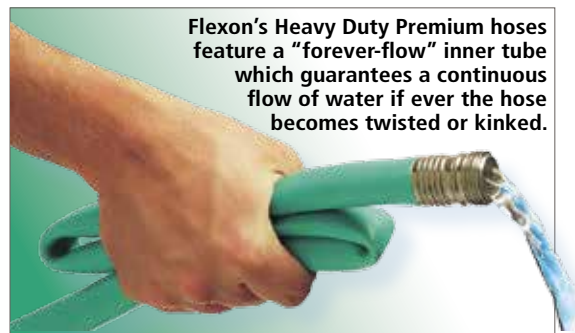

Flextreme Ultimate Hose

Flextreme Ultimate-Maximum Flexibility All Year-Round						
ITEM PN#	LENGTH	I.D DIM	HOSE COLOR	WARRANTY LENGTH	PACK QTY	
FLXT5850-O	50ft	5/8"	Green	25	4	
FLXT58100-O	100ft	5/8"	Green	25	2	
• Kink-Free Construction			• Machined Crush Proof Couplings			
• Forever Flow			• All-Season Flexibility			

Flexon's Heavy Duty Premium hoses feature a "forever-flow" inner tube which guarantees a continuous flow of water if ever the hose becomes twisted or kinked.