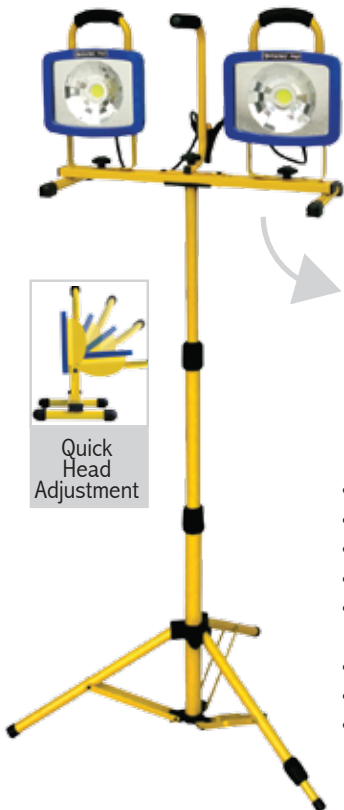

Quick Head Adjustment

**PN# 08-00714
22 Watt LED Work Light**

- High Power COB LED
- 1500 Lumen
- 3 foot, 18/3 SJTW Cord with 5-15P
- 100% Diecast Aluminum Housing
- Low Heat Output
- On/Off Switch

Quick Head Adjustment

**PN# 08-00715
38 Watt LED Work Light**

- High Power COB LED
- 3500 Lumen
- 3 foot, 18/3 SJTW Cord with 5-15P
- 100% Diecast Aluminum Housing
- Low Heat Output
- On/Off Switch

Quick Head Adjustment

**PN# 08-00710
Dual 22 Watt LED
Tripod Work Light**

2 in 1 Removable H-Base

- High Power COB LED
- 3000 Lumen
- 5 foot, 18/3 SJTW Cord with 5-15P
- Quick Head Adjustment
- Rugged Diecast Aluminum Housing & Face Frame
- Extendable Tripod with Extension Leg
- Low Heat Output
- 2 - On/Off Switches

Quick Head Adjustment

**PN# 08-00711
Dual 38 Watt LED
Tripod Work Light**

2 in 1 Removable H-Base

- High Power COB LED
- 7000 Lumen
- 5 foot, 18/3 SJTW Cord with 5-15P
- Quick Head Adjustment
- Rugged Diecast Aluminum Housing & Face Frame
- Extendable Tripod with Extension Leg
- Low Heat Output
- 2 - On/Off Switches