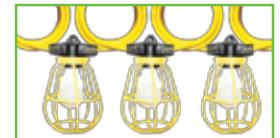

- 25 foot, 12/3 SJTW Cord
- 100 Watt Bulb Rating (not included)
- Outlet in Handle

U-Ground Light Strings with Plastic Cage

- 50 foot, 12/3 SJTW Cord
- 5 Outlets/150 Watt Bulb Rating

PN# 08-00189 (50ft) PN# 08-00190 (100ft)

U-Ground LED Light Strings with Plastic Cage

- 100 foot, 14/2 SJTW Cord
- 10 Outlets
- 10W LED Bulbs/850 Lumen

Halogen Work Lights

PN# 08-00209 500 Watt Portable Work Light

- 3 foot, 18/3 SJTW Cord
- Insulated Foam Handles
- Bulbs Included