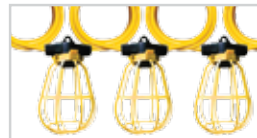

PN# 08-00189 (50ft) PN# 08-00190 (100ft)