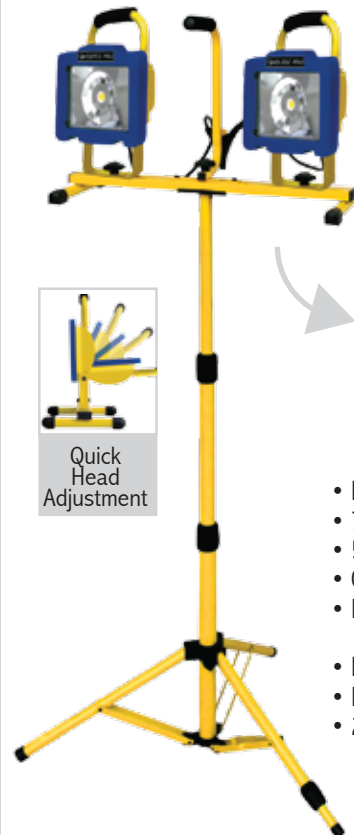

Quick Head Adjustment

**PN# 08-00714
22 Watt LED Work Light**

- High Power COB LED
- 1500 Lumen
- 3 foot, 18/3 SJTW Cord with 5-15P
- 100% Diecast Aluminum Housing
- Low Heat Output
- On/Off Switch

Quick Head Adjustment

**PN# 08-00715
38 Watt LED Work Light**

- High Power COB LED
- 3500 Lumen
- 3 foot, 18/3 SJTW Cord with 5-15P
- 100% Diecast Aluminum Housing
- Low Heat Output
- On/Off Switch

Quick Head Adjustment

**PN# 08-00710
Dual 22 Watt LED
Tripod Work Light**

2 in 1 Removable H-Base

- High Power COB LED
- 3000 Lumen
- 5 foot, 18/3 SJTW Cord with 5-15P
- Quick Head Adjustment
- Rugged Diecast Aluminum Housing & Face Frame
- Extendable Tripod with Extension Leg
- Low Heat Output
- 2 - On/Off Switches

Quick Head Adjustment

**PN# 08-00711
Dual 38 Watt LED
Tripod Work Light**

2 in 1 Removable H-Base

- High Power COB LED
- 7000 Lumen
- 5 foot, 18/3 SJTW Cord with 5-15P
- Quick Head Adjustment
- Rugged Diecast Aluminum Housing & Face Frame
- Extendable Tripod with Extension Leg
- Low Heat Output
- 2 - On/Off Switches