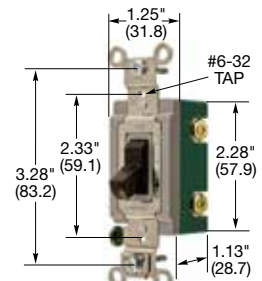

HBL® Extra Heavy Duty Industrial Series, 15A, 120/277V AC

Description	Toggle Color	Single Pole	Double Pole	Three Way	Four Way
Toggle, back and side wired.	Black	HBL1201BK	—	HBL1203BK	HBL1204BK
	Brown	HBL1201	HBL1202	HBL1203	HBL1204
	Gray	HBL1201GY	—	HBL1203GY	HBL1204GY
	Ivory	HBL1201I	HBL1202I	HBL1203I	HBL1204I
	Light Almond	HBL1201LA	—	—	—
	Red	HBL1201R	—	—	—
	White	HBL1201W	—	HBL1203W	HBL1204W

HBL1221

20A, 120/277V AC

Description	Toggle Color	Single Pole	Double Pole	Three Way	Four Way
Toggle, back and side wired.	Black	HBL1221BK	HBL1222BK	HBL1223BK	HBL1224BK
	Brown	HBL1221	HBL1222	HBL1223	HBL1224
	Gray	HBL1221GY	HBL1222GY	HBL1223GY	HBL1224GY
	Ivory	HBL1221I	HBL1222I	HBL1223I	HBL1224I
	Light Almond	HBL1221LA	HBL1222LA	HBL1223LA	HBL1224LA
	Office White	HBL1221OW	HBL1222OW	HBL1223OW	HBL1224OW
	Red	HBL1221R	HBL1222R	HBL1223R	HBL1224R
	White	HBL1221W	HBL1222W	HBL1223W	HBL1224W

HBL3031

30A, 120/277V AC

Description	Key Guide Color	Single Pole	Double Pole	Three Way	Four Way
Nylon toggle.	Brown	HBL3031	HBL3032	HBL3033	—
	Ivory	HBL3031I	HBL3032I	HBL3033I	—
	White	—	HBL3032W	—	—

HBL® Extra Heavy Duty Industrial Locking Series, 15A, 120/277V AC

HBL1221L and Key

20A, 120/277V AC

Description	Key Guide Color	Single Pole	Double Pole	Three Way	Four Way
Key Guide, back and side wired.	Black	HBL1221L	HBL1222L	HBL1223L	HBL1224L
	Gray	HBL1221LG	HBL1222LG	HBL1223LG	HBL1224LG
	Ivory	HBL1221LI	HBL1222LI	HBL1223LI	HBL1224LI
	White	HBL1221LW	HBL1222LW	HBL1223LW	HBL1224LW
Key for Locking switch.		HBL1209			