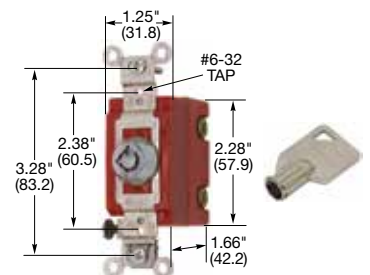

HBL1221L and Key

20A, 120/277V AC

Description	Key Guide Color	Single Pole	Double Pole	Three Way	Four Way
Key Guide, back and side wired.	Black	HBL1221L	HBL1222L	HBL1223L	HBL1224L
	Gray	HBL1221LG	HBL1222LG	HBL1223LG	HBL1224LG
	Ivory	HBL1221LI	HBL1222LI	HBL1223LI	HBL1224LI
	White	HBL1221LW	HBL1222LW	HBL1223LW	HBL1224LW
Key for Locking switch.		HBL1209			

Note: Keys are supplied with each locking switch. For extra keys order HBL1209.

*Not Fed. Spec.

†See Wallplate section, page O-17 for locking switch wallplates.

See page D-15 for accessories and page D-16 for wallplates.

See page D-22 for technical information.

HP Conversion Chart

	120V	208V	240V	277V AC
15A	.5HP	1.5HP	2HP	2HP
20A	1HP	2HP	2HP	2HP
30A	2HP	2HP	2HP	2HP

HBL1222RKL and Key

Dimensions in Inches (mm)