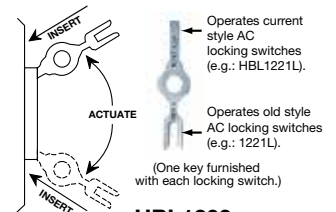

HBL3031

30A, 120/277V AC

Description	Key Guide Color	Single Pole	Double Pole	Three Way	Four Way
Nylon toggle.	Brown	HBL3031	HBL3032	HBL3033	—
	Ivory	HBL3031I	HBL3032I	HBL3033I	—
	White	—	HBL3032W	—	—

HBL® Extra Heavy Duty Industrial Locking Series, 15A, 120/277V AC

Description	Key Guide Color	Single Pole	Double Pole	Three Way	Four Way
Key Guide, back and side wired.	Black	HBL1201L	HBL1202L	HBL1203L	HBL1204L
	Gray	HBL1201LG	HBL1202LG	HBL1203LG	HBL1204LG
	Ivory	HBL1201LI	HBL1202LI	HBL1203LI	HBL1204LI
	White	HBL1201LW	HBL1202LW	HBL1203LW	HBL1204LW
Key for Locking switch.		HBL1209			

HBL1221L and Key

20A, 120/277V AC

Description	Key Guide Color	Single Pole	Double Pole	Three Way	Four Way
Key Guide, back and side wired.	Black	HBL1221L	HBL1222L	HBL1223L	HBL1224L
	Gray	HBL1221LG	HBL1222LG	HBL1223LG	HBL1224LG
	Ivory	HBL1221LI	HBL1222LI	HBL1223LI	HBL1224LI
	White	HBL1221LW	HBL1222LW	HBL1223LW	HBL1224LW
Key for Locking switch.		HBL1209			