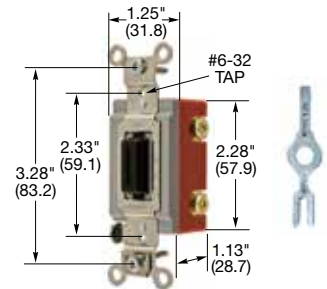

HBL1221

20A, 120/277V AC

Description	Toggle Color	Single Pole	Double Pole	Three Way	Four Way
Toggle, back and side wired.	Black	HBL1221BK	HBL1222BK	HBL1223BK	HBL1224BK
	Brown	HBL1221	HBL1222	HBL1223	HBL1224
	Gray	HBL1221GY	HBL1222GY	HBL1223GY	HBL1224GY
	Ivory	HBL1221I	HBL1222I	HBL1223I	HBL1224I
	Light Almond	HBL1221LA	HBL1222LA	HBL1223LA	HBL1224LA
	Office White	HBL1221OW	HBL1222OW	HBL1223OW	HBL1224OW
	Red	HBL1221R	HBL1222R	HBL1223R	HBL1224R
	White	HBL1221W	HBL1222W	HBL1223W	HBL1224W

HBL3031

30A, 120/277V AC

Description	Key Guide Color	Single Pole	Double Pole	Three Way	Four Way
Nylon toggle.	Brown	HBL3031	HBL3032	HBL3033	—
	Ivory	HBL3031I	HBL3032I	HBL3033I	—
	White	—	HBL3032W	—	—

HBL® Extra Heavy Duty Industrial Locking Series, 15A, 120/277V AC

Description	Key Guide Color	Single Pole	Double Pole	Three Way	Four Way
Key Guide, back and side wired.	Black	HBL1201L	HBL1202L	HBL1203L	HBL1204L
	Gray	HBL1201LG	HBL1202LG	HBL1203LG	HBL1204LG
	Ivory	HBL1201LI	HBL1202LI	HBL1203LI	HBL1204LI
	White	HBL1201LW	HBL1202LW	HBL1203LW	HBL1204LW
Key for Locking switch.		HBL1209			

HBL1221L and Key

20A, 120/277V AC

Description	Key Guide Color	Single Pole	Double Pole	Three Way	Four Way
Key Guide, back and side wired.	Black	HBL1221L	HBL1222L	HBL1223L	HBL1224L
	Gray	HBL1221LG	HBL1222LG	HBL1223LG	HBL1224LG
	Ivory	HBL1221LI	HBL1222LI	HBL1223LI	HBL1224LI
	White	HBL1221LW	HBL1222LW	HBL1223LW	HBL1224LW
Key for Locking switch.		HBL1209			