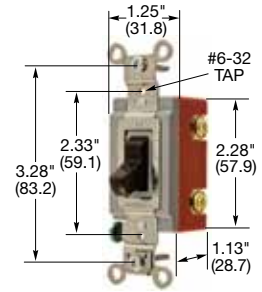

HBL® Extra Heavy Duty Industrial Series, 15A, 120/277V AC

Description	Toggle Color	Single Pole	Double Pole	Three Way	Four Way
Toggle, back and side wired.	Black	HBL1201BK	—	HBL1203BK	HBL1204BK
	Brown	HBL1201	HBL1202	HBL1203	HBL1204
	Gray	HBL1201GY	—	HBL1203GY	HBL1204GY
	Ivory	HBL1201I	HBL1202I	HBL1203I	HBL1204I
	Light Almond	HBL1201LA	—	—	—
	Red	HBL1201R	—	—	—
	White	HBL1201W	—	HBL1203W	HBL1204W

HBL1221

20A, 120/277V AC

Description	Toggle Color	Single Pole	Double Pole	Three Way	Four Way
Toggle, back and side wired.	Black	HBL1221BK	HBL1222BK	HBL1223BK	HBL1224BK
	Brown	HBL1221	HBL1222	HBL1223	HBL1224
	Gray	HBL1221GY	HBL1222GY	HBL1223GY	HBL1224GY
	Ivory	HBL1221I	HBL1222I	HBL1223I	HBL1224I
	Light Almond	HBL1221LA	HBL1222LA	HBL1223LA	HBL1224LA
	Office White	HBL1221OW	HBL1222OW	HBL1223OW	HBL1224OW
	Red	HBL1221R	HBL1222R	HBL1223R	HBL1224R
	White	HBL1221W	HBL1222W	HBL1223W	HBL1224W

HBL3031

30A, 120/277V AC

Description	Key Guide Color	Single Pole	Double Pole	Three Way	Four Way
Nylon toggle.	Brown	HBL3031	HBL3032	HBL3033	—
	Ivory	HBL3031I	HBL3032I	HBL3033I	—
	White	—	HBL3032W	—	—

HBL® Extra Heavy Duty Industrial Locking Series, 15A, 120/277V AC

HBL1221L and Key

20A, 120/277V AC

Description	Key Guide Color	Single Pole	Double Pole	Three Way	Four Way
Key Guide, back and side wired.	Black	HBL1221L	HBL1222L	HBL1223L	HBL1224L
	Gray	HBL1221LG	HBL1222LG	HBL1223LG	HBL1224LG
	Ivory	HBL1221LI	HBL1222LI	HBL1223LI	HBL1224LI
	White	HBL1221LW	HBL1222LW	HBL1223LW	HBL1224LW
Key for Locking switch.		HBL1209			