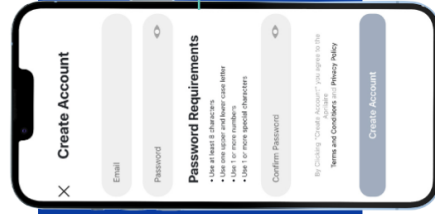

## Wi-Fi Connection That's Simple, Safe & Secure

You don't have to do a thing. The app is setup and controlled by the customer in three easy steps. AprilAire also provides setup support via phone at 800.545.2219 or online at [aprilaire.com/app](http://aprilaire.com/app).

Scan the QR code with your smartphone's camera to download the app.

- 1 **DOWNLOAD** the AprilAire Wi-Fi Thermostat App.
- 2 **REGISTER** your AprilAire user account.
- 3 **CONNECT** the Wi-Fi thermostat to your home network.